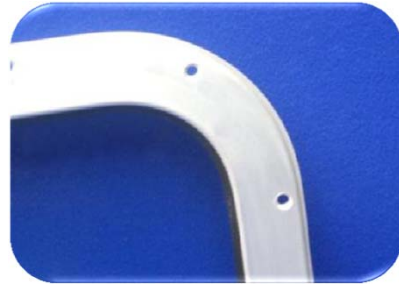

Windows – Through Fixed

Fixings	Visible
Glazing	4mm to 8mm
Corners	Mitred or Radius
Radius	Minimum 50mm
Trim	Box or Flat Trim

- Our Series 02 Through fixed section is a slightly larger and heavier version of our Series 01. It remains lightweight and elegant and is suitable for Estuary and Coastal offshore vessels.
- This frame section is solidly constructed from aluminium. The fixings are visible on the surface of the frame.
- This section accepts glazing from 4mm to 8mm in thickness, so the window sizes can be larger, heavier and more rugged than Series 01. A range of types glazing is available too.
- Available as fixed, sliding, half drop, hinged or as a hopper window. These have a choice of either mitred or radius corners (min radius 50 mm).

Please contact us if you have any further queries.

www.seaglaze.co.uk

+44 (0)1603 720 745
sales@seaglaze.co.uk