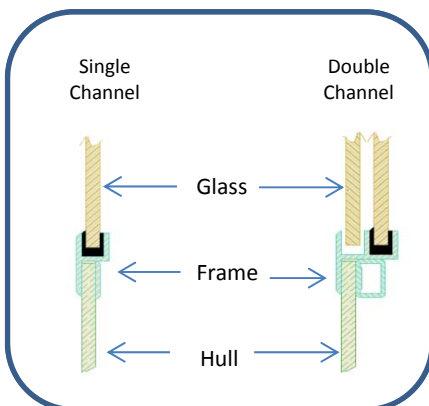

Windows – Through Fixed

Fixings	Visible
Glazing	4mm to 8mm
Corners	Mitred or Radius
Radius	Minimum 50mm
Trim	Box or Flat Trim

- Our Series 02 Through fixed section is a slightly larger and heavier version of our Series 01. It remains lightweight and elegant and is suitable for Estuary and Coastal offshore vessels.
- This frame section is solidly constructed from aluminium. The fixings are visible on the surface of the frame.
- This section accepts glazing from 4mm to 8mm in thickness, so the window sizes can be larger, heavier and more rugged than Series 01. A range of types glazing is available too.
- Available as fixed, sliding, half drop, hinged or as a hopper window. These have a choice of either mitred or radius corners (min radius 50 mm).

Please contact us if you have any further queries.

www.seaglaze.co.uk

+44 (0)1603 720 745
sales@seaglaze.co.uk